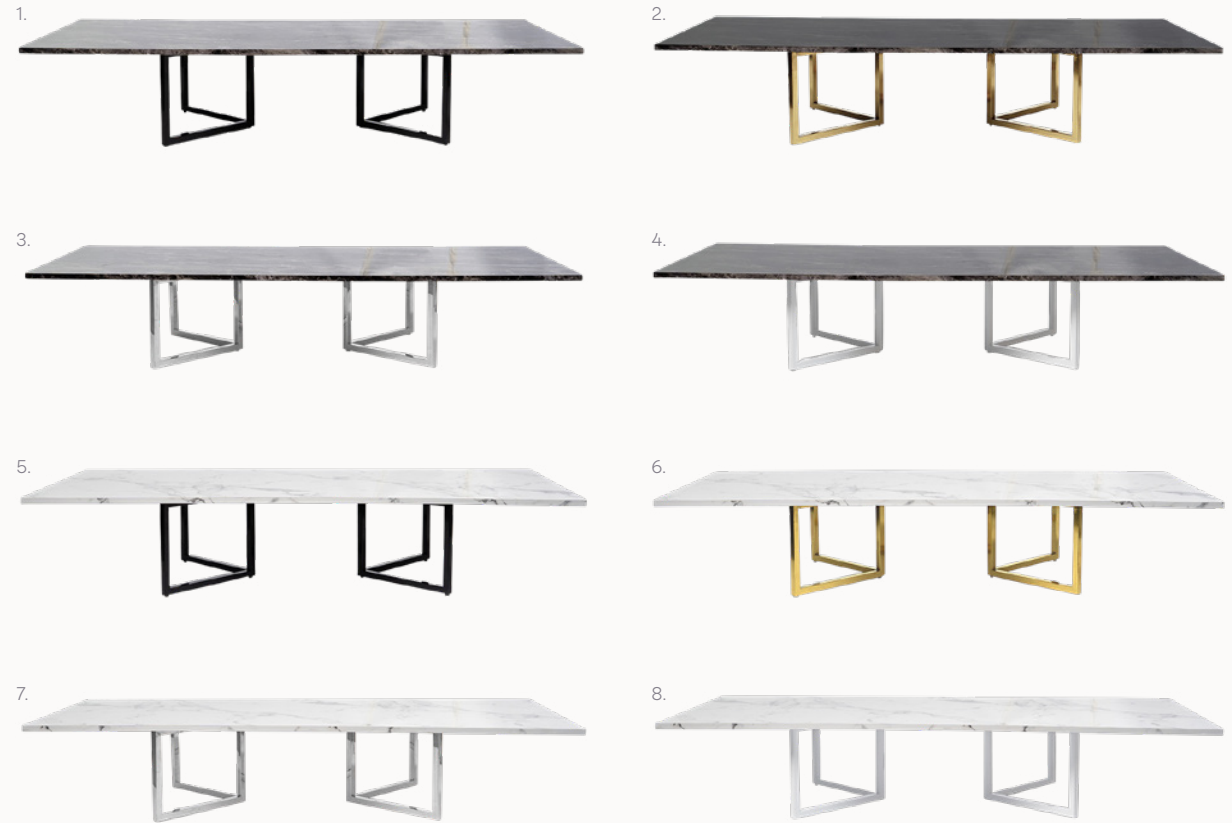

Coffee Tables.

Optical Coffee Tables

Sophisticated Optical coffee tables with stone or marble-look tops, available with black, gold, silver or white legs to suit any modern interior

- | | | |
|---|---|--|
| 1. Optical Coffee Table Black Marble - 1.2m Round - Black | 2. Optical Coffee Table Black Marble - 1.2m Round - Gold | 3. Optical Coffee Table Black Marble - 1.2m Round - Silver |
| 4. Optical Coffee Table Black Marble - 1.2m Round - White | 5. Optical Coffee Table White Marble - 1.2m Round - Black | 6. Optical Coffee Table White Marble - 1.2m Round - Gold |
| 7. Optical Coffee Table White Marble - 1.2m Round - Silver
L: 120cm H: 45cm | 8. Optical Coffee Table White Marble - 1.2m Round - White | |
| 9. Optical Coffee Table Black Marble - 1.8m - Black | 10. Optical Coffee Table Black Marble - 1.8m - Gold | 11. Optical Coffee Table Black Marble - 1.8m - Silver |
| 12. Optical Coffee Table Black Marble - 1.8m - White | 13. Optical Coffee Table White Marble - 1.8m - Black | 14. Optical Coffee Table White Marble - 1.8m - Gold |
| 15. Optical Coffee Table White Marble - 1.8m - Silver
L: 180cm W: 70cm H: 45cm | 16. Optical Coffee Table Black Marble - 1.8m - White | |

Coffee Tables.

Optical Coffee Tables

Sophisticated Optical coffee tables with stone or marble-look tops, available with black, gold, silver or white legs to suit any modern interior.

1. Optical Coffee Table Black Marble - 2.4m - Black
 2. Optical Coffee Table Black Marble - 2.4m - Gold
 3. Optical Coffee Table Black Marble - 2.4m - Silver
 4. Optical Coffee Table Black Marble - 2.4m - White
 5. Optical Coffee Table White Marble - 2.4m - Black
 6. Optical Coffee Table White Marble - 2.4m - Gold
 7. Optical Coffee Table White Marble - 2.4m - Silver
 8. Optical Coffee Table White Marble - 2.4m - White
- L: 240cm W: 105cm H: 45cm