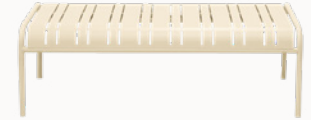

4. Barcelona Coffee Table - Silver/Glass
W: 80cm H: 43cm

5. Wireworx Coffee Table - Black
6. Wireworx Coffee Table - White
W: 77cm H: 39cm

7. Industrial Coffee Table - Black
8. Industrial Coffee Table - White
9. Industrial Coffee Table - Yellow
W: 80cm H: 40cm

Coffee Tables.

1.

2.

3.

4.

5.

6.

Bask Coffee Tables

Sleek and versatile, our Bask coffee tables bring modern design and functional style to lounge zones, cocktail areas, or relaxed breakout spaces

1. Bask Coffee Table Rectangular - Navy
2. Bask Coffee Table Rectangular - Mocha
3. Bask Coffee Table Rectangular - Cream
L: 120cm W: 60cm H: 40cm
4. Bask Coffee Table Round - Navy
5. Bask Coffee Table Round - Mocha
6. Bask Coffee Table Round - Cream
H: 45cm W: 60cm