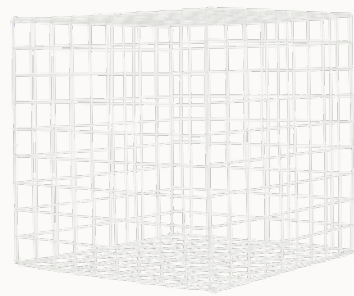

Wire Cubes and Cubes.

1.

2.

3.

4.

5.

6.

7.

8.

9.

10.

Cubes and Screens

Modular wire cubes and screens that bring structure, versatility, and modern style to your setup.

1. Wire Cube - Low - Black
  L: 90cm W: 90cm H: 90cm
3. Wire Cube - Small - Black
  L: 90cm W: 90cm H: 120cm
5. Wire Cube - Medium - Black
  L: 90cm W: 90cm H: 180cm
7. Wire Cube - Large - Black
  L: 90cm W: 90cm H: 240cm
9. Wire Screen - Black
  L: 200cm W: 60cm H: 220cm

- Wire Cube - Low - White
5. Wire Cube - Small - White
6. Wire Cube - Medium - White
8. Wire Cube - Large - White
10. Wire Screen - White