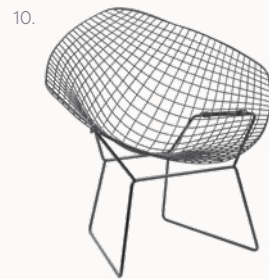

Armchairs.

Outdoor Armchairs

Relax in style with our outdoor armchairs, designed for comfort and durability to elevate any outdoor setting.

1. Bask Armchair - Cream
2. Bask Armchair w/ Cushion - Cream
3. Bask Armchair - Navy
4. Bask Armchair w/ Cushion - Navy
5. Bask Armchair - Mocha
6. Bask Sofa w/ Cushion - Mocha
  W: 57cm H: 82cm
7. Villa Armchair - Natural
  W: 89cm H: 90cm
8. Villa Butterfly Chair - Natural
  W: 94cm H: 110cm
9. Santorini Armchair - Timber/White
  W: 80cm H: 78cm
10. Industrial Lounge Chair - Black
11. Industrial Lounge Chair - White
12. Industrial Lounge Chair - Yellow
  W: 84cm H: 79cm
13. Sorrento Armchair - Grey
14. Sorrento Armchair - Navy
  W: 75cm H: 71cm