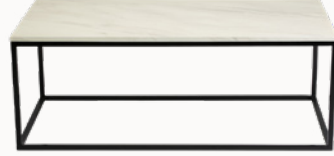

Coffee Tables.

1.

2.

3.

4.

5.

6.

7.

8.

9.

10.

11.

12.

Elwood Coffee Tables

Sophisticated Elwood coffee tables with stone or marble-look tops, available with black, silver, or white legs to suit any modern interior

L: 120cm W: 60cm H: 45cm

1. Elwood Coffee Table Rectangular - Black/Black Marble Top
4. Elwood Coffee Table Rectangular - White/White Top
7. Elwood Coffee Table Rectangular - Silver/White Marble Top
10. Elwood Coffee Table Rectangular - White/Black Top

2. Elwood Coffee Table Rectangular - Black/Black Top
5. Elwood Coffee Table Rectangular - Silver/Black Marble Top
8. Elwood Coffee Table Rectangular - Silver/White Top
11. Elwood Coffee Table Rectangular - White/White Marble Top

3. Elwood Coffee Table Rectangular - White/White Marble Top
6. Elwood Coffee Table Rectangular - Silver/Black Top
9. Elwood Coffee Table Rectangular - White/Black Marble Top
12. Elwood Coffee Table Rectangular - White/White Top