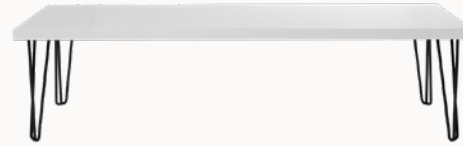

Coffee Tables.

1.

2.

3.

4.

5.

6.

7.

8.

9.

10.

11.

12.

Hairpin Coffee Tables

1. Hairpin Coffee Table Black – 1.8m – Black

2. Hairpin Coffee Table Teak – 1.8m – Black

3. Hairpin Coffee Table White – 1.8m – Black

4. Hairpin Coffee Table Black – 1.8m – White

5. Hairpin Coffee Table Teak – 1.8m – White
L: 180cm W: 70cm H: 46cm

6. Hairpin Coffee Table White – 1.8m – White

7. Hairpin Coffee Table Black – 2.4m – Black

8. Hairpin Coffee Table Teak – 2.4m – Black

9. Hairpin Coffee Table White – 2.4m – Black

10. Hairpin Coffee Table Black – 2.4m – White

11. Hairpin Coffee Table Teak – 2.4m – White
L: 240cm W: 105cm H: 46cm

12. Hairpin Coffee Table White – 2.4m – White