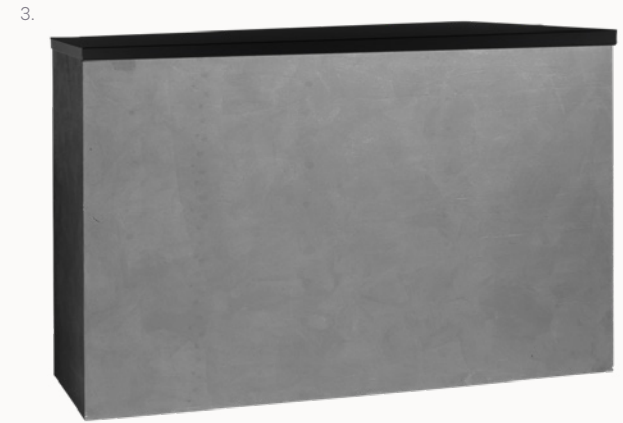

Bars and Food Stations.

Bars

Stylish and functional bars that create a focal point and elevate any event setting.

L: 180cm W: 60cm H: 120cm

1. Bar - Black	2. Bar - White
3. Faux Bar - Concrete	4. Wood Panel Bar - Black
5. Wood Panel Bar - White	6. Rustic Wood Panel Bar - Timber