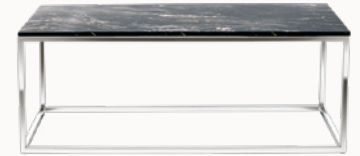

Coffee Tables.

1.

2.

3.

4.

5.

6.

7.

8.

9.

10.

11.

12.

Elwood Coffee Tables

Sophisticated Elwood coffee tables with stone or marble-look tops, available with black, silver, or white legs to suit any modern interior

L: 120cm W: 60cm H: 45cm