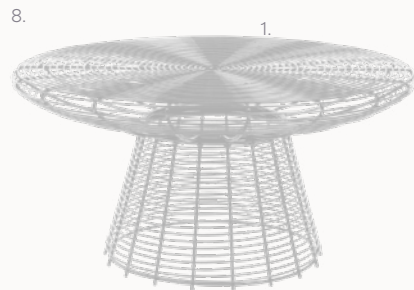

Coffee Tables.

Feature Coffee Tables

Make a bold statement with our metal feature coffee tables, blending industrial strength with contemporary design for standout style.

1. Dalton Coffee Table - Black
2. Dalton Coffee Table - Copper
3. Dalton Coffee Table - Gold
  W: 80cm H: 43cm

4. Barcelona Coffee Table - Silver/Glass
  W: 80cm H: 43cm

5. Wireworx Coffee Table - Black
6. Wireworx Coffee Table - White
  W: 77cm H: 39cm

7. Industrial Coffee Table - Black
8. Industrial Coffee Table - White
9. Industrial Coffee Table - Yellow
  W: 80cm H: 40cm