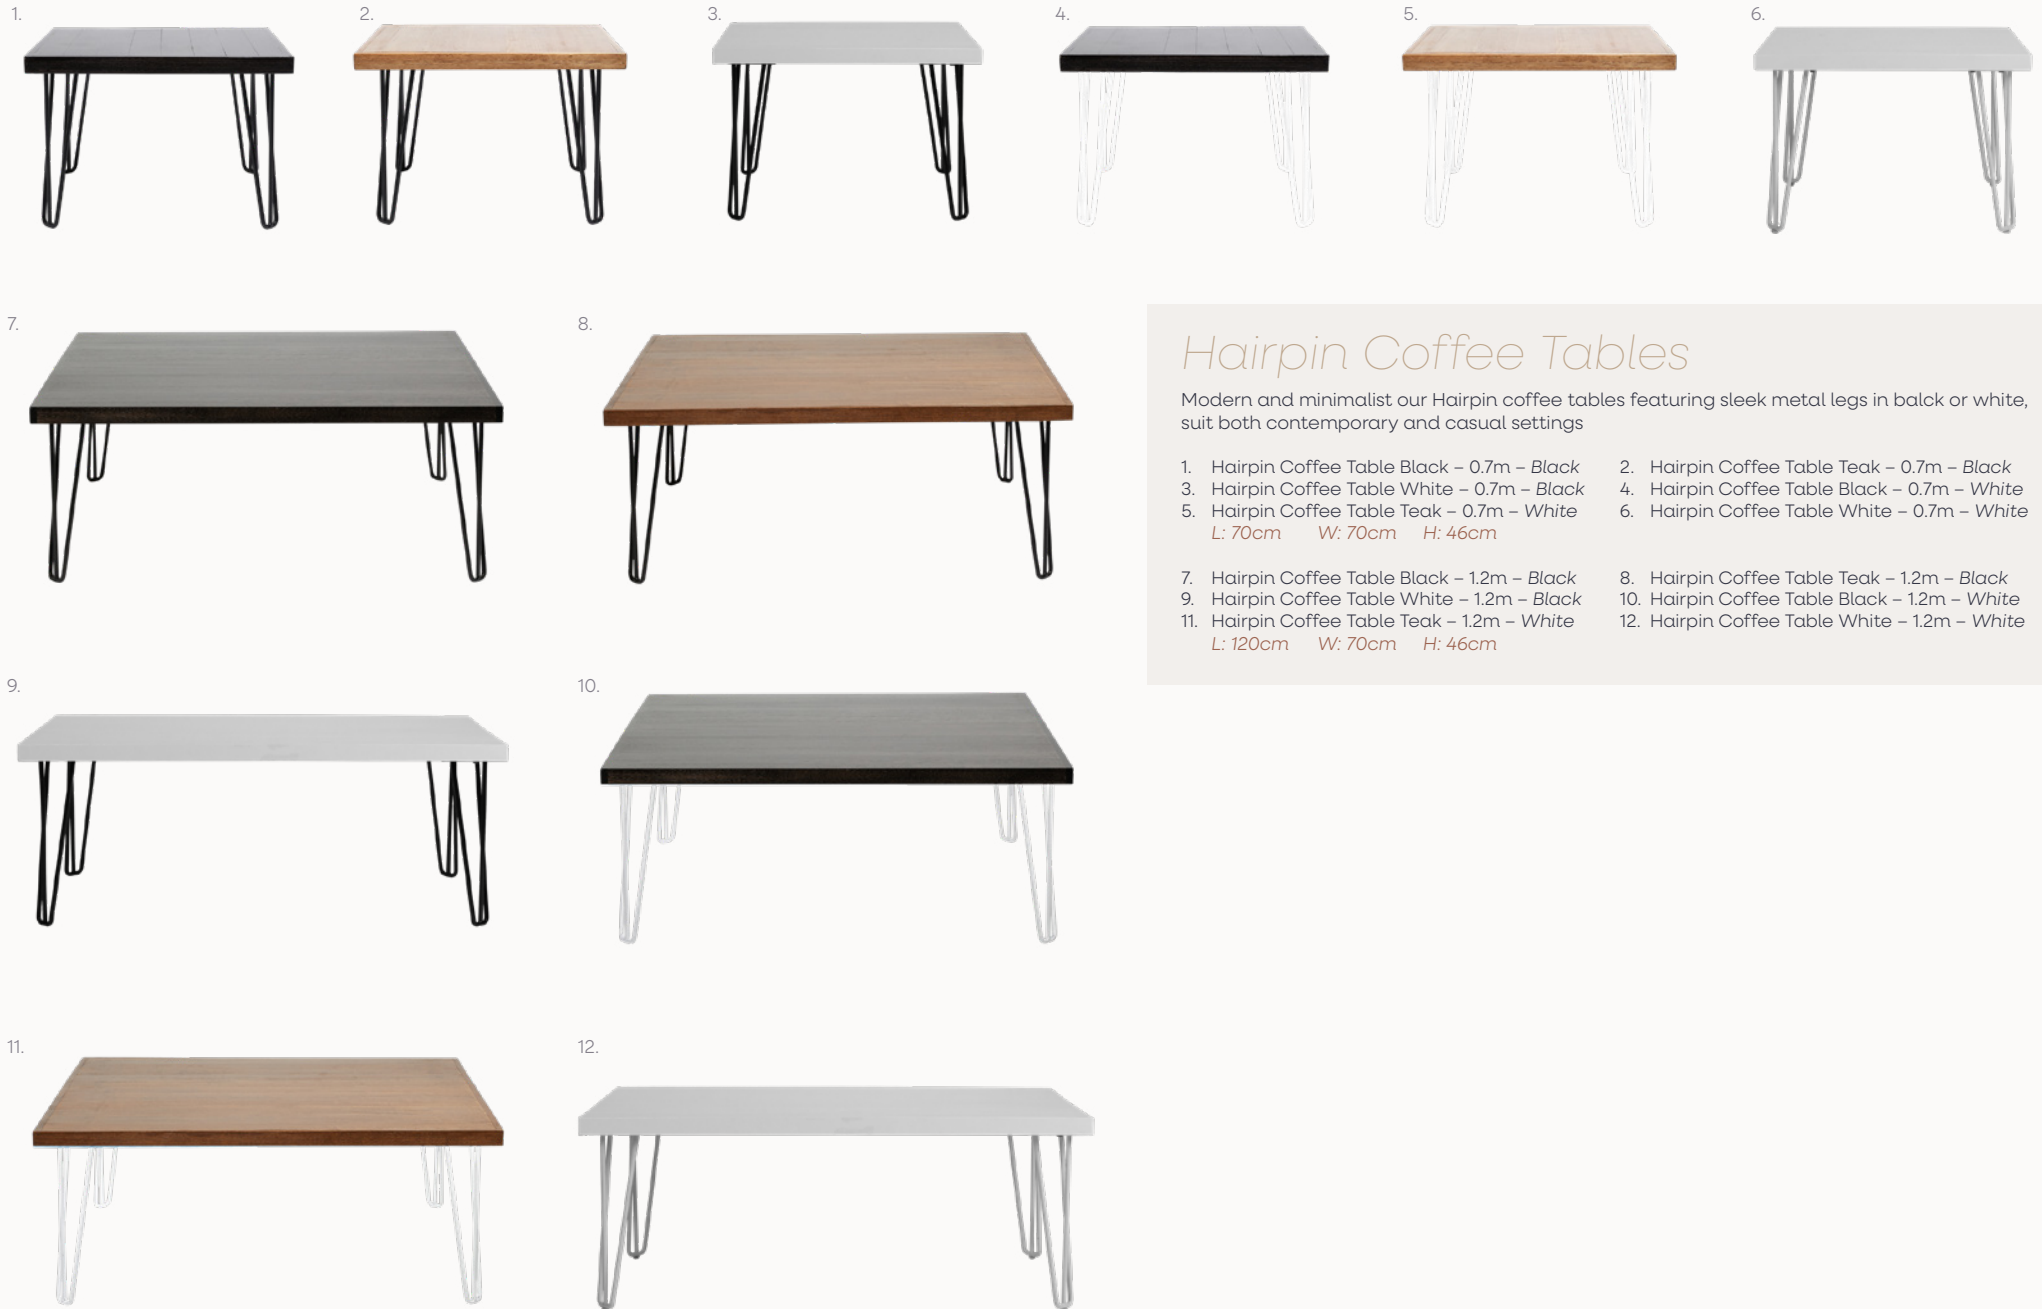

Coffee Tables.

1.

2.

3.

4.

5.

6.

Bask Coffee Tables

Sleek and versatile, our Bask coffee tables bring modern design and functional style to lounge zones, cocktail areas, or relaxed breakout spaces

1. Bask Coffee Table Rectangular - Navy
2. Bask Coffee Table Rectangular - Mocha
3. Bask Coffee Table Rectangular - Cream
L: 120cm W: 60cm H: 40cm
4. Bask Coffee Table Round - Navy
5. Bask Coffee Table Round - Mocha
6. Bask Coffee Table Round - Cream
H: 45cm W: 60cm

Coffee Tables.

1.

2.

3.

4.

5.

6.

Feature Coffee Tables

Coffee Tables.

Hairpin Coffee Tables

Modern and minimalist our Hairpin coffee tables featuring sleek metal legs in black or white, suit both contemporary and casual settings

- | | |
|--|---|
| 1. Hairpin Coffee Table Black – 0.7m – Black | 2. Hairpin Coffee Table Teak – 0.7m – Black |
| 3. Hairpin Coffee Table White – 0.7m – Black | 4. Hairpin Coffee Table Black – 0.7m – White |
| 5. Hairpin Coffee Table Teak – 0.7m – White
L: 70cm W: 70cm H: 46cm | 6. Hairpin Coffee Table White – 0.7m – White |
| 7. Hairpin Coffee Table Black – 1.2m – Black | 8. Hairpin Coffee Table Teak – 1.2m – Black |
| 9. Hairpin Coffee Table White – 1.2m – Black | 10. Hairpin Coffee Table Black – 1.2m – White |
| 11. Hairpin Coffee Table Teak – 1.2m – White
L: 120cm W: 70cm H: 46cm | 12. Hairpin Coffee Table White – 1.2m – White |