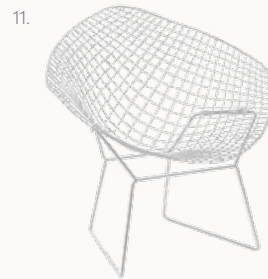

Armchairs.

Outdoor Armchairs

Relax in style with our outdoor armchairs, designed for comfort and durability to elevate any outdoor setting.

1. Bask Armchair - Cream
2. Bask Armchair w/ Cushion - Cream
3. Bask Armchair - Navy
4. Bask Armchair w/ Cushion - Navy
5. Bask Armchair - Mocha
6. Bask Sofa w/ Cushion - Mocha
  W: 57cm H: 82cm
7. Villa Armchair - Natural
  W: 89cm H: 90cm
8. Villa Butterfly Chair - Natural
  W: 94cm H: 110cm
9. Santorini Armchair - Timber/White
  W: 80cm H: 78cm
10. Industrial Lounge Chair - Black
11. Industrial Lounge Chair - White
12. Industrial Lounge Chair - Yellow
  W: 84cm H: 79cm
13. Sorrento Armchair - Grey
14. Sorrento Armchair - Navy
  W: 75cm H: 71cm